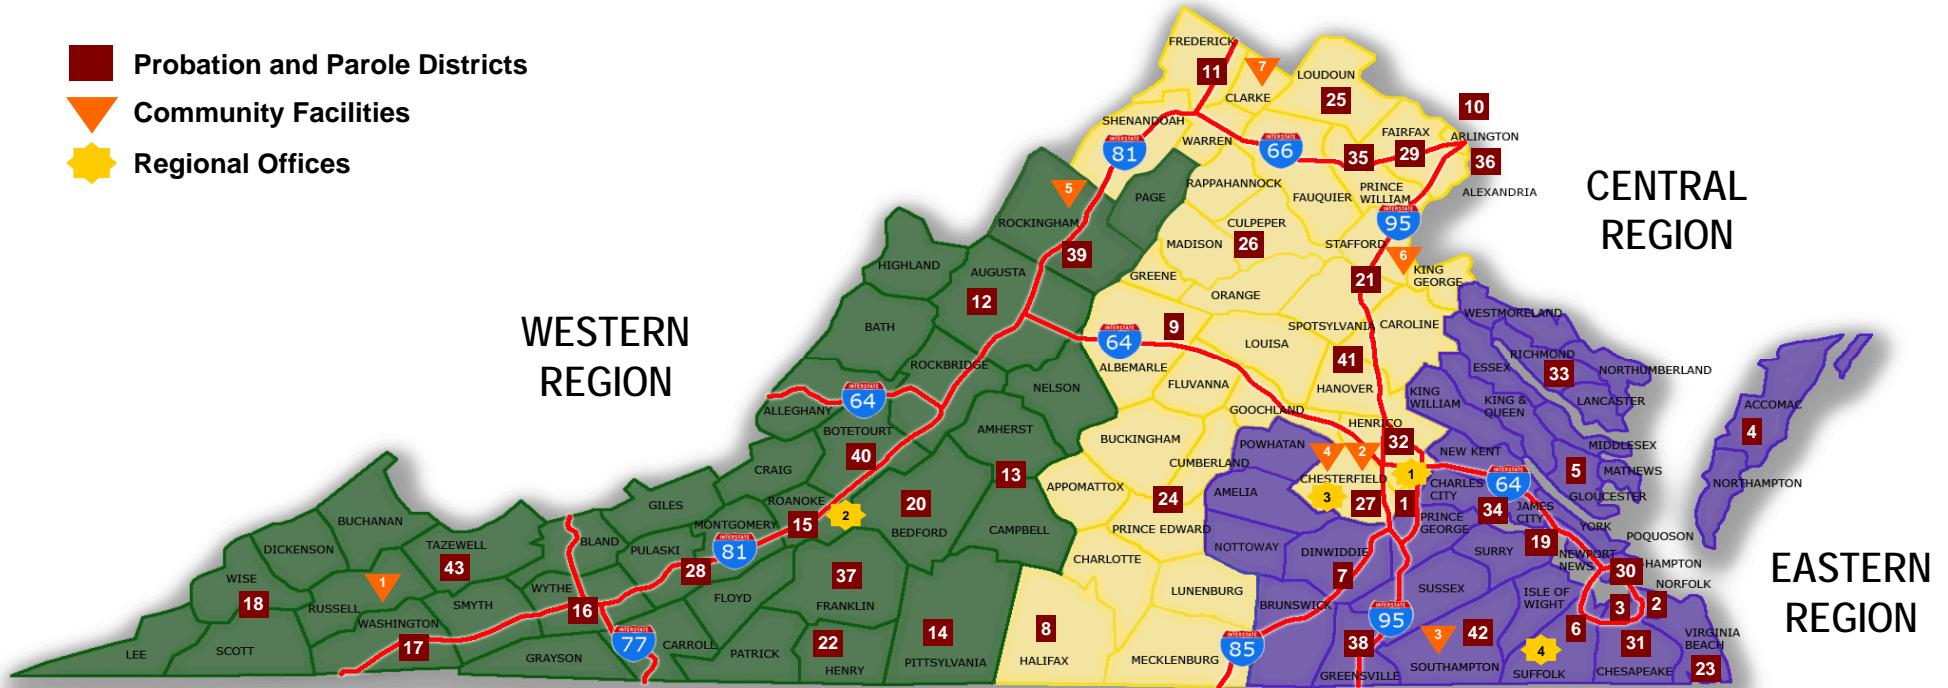

VIRGINIA DEPARTMENT OF CORRECTIONS

Division of Community Corrections

- Probation and Parole Districts
- Community Facilities
- Regional Offices

Western Region

- 12 Staunton
- 13 Lynchburg
- 14 Danville
- 15 Roanoke
- 16 Wytheville
- 17 Abingdon
- 18 Norton
- 20 Bedford
- 22 Martinsville
- 28 Radford
- 37 Rocky Mount
- 39 Harrisonburg
- 40 Fincastle
- 43 Tazewell

Central Region

- 1 Richmond
- 8 South Boston
- 9 Charlottesville
- 10 Arlington
- 11 Winchester
- 21 Fredericksburg
- 24 Farmville
- 25 Leesburg
- 26 Culpeper
- 27 Chesterfield
- 29 Fairfax
- 32 Henrico
- 35 Manassas
- 36 Alexandria
- 41 Ashland

Eastern Region

- 2 Norfolk
- 3 Portsmouth
- 4 Accomac
- 5 Gloucester
- 6 Suffolk
- 7 Petersburg
- 19 Newport News
- 23 Virginia Beach
- 30 Hampton
- 31 Chesapeake
- 33 Warsaw
- 34 Williamsburg
- 38 Emporia
- 42 Franklin

Community Facilities

- Detention Centers
- 1 Appalachian Men's
- 2 Chesterfield Women's
- 3 Southampton Men's
-
- Diversion Centers
- 4 Chesterfield Women's
- 5 Harrisonburg Men's
- 6 Stafford Men's
- 7 White Post Men's